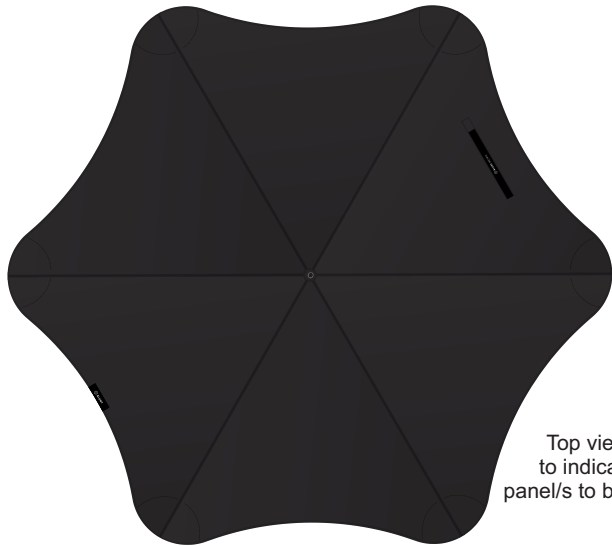

25% of Actual Size  
Screen print (one colour)  
Colourflex Transfer

250mm

150mm

Top view at 8%  
to indicate which  
panel/s to be decorated.

All panels are printable except for the panel with tie.

**GIFT BOX SLEEVE**

50% of Actual Size

Digital Print

307mm

Blue Line = The SIGNIFICANT PRINT AREA  
(Keep all critical images & text within this box)  
Black Line = Maximum print area  
Pink Line = Bleed off to here  
Red Line = Fold Line