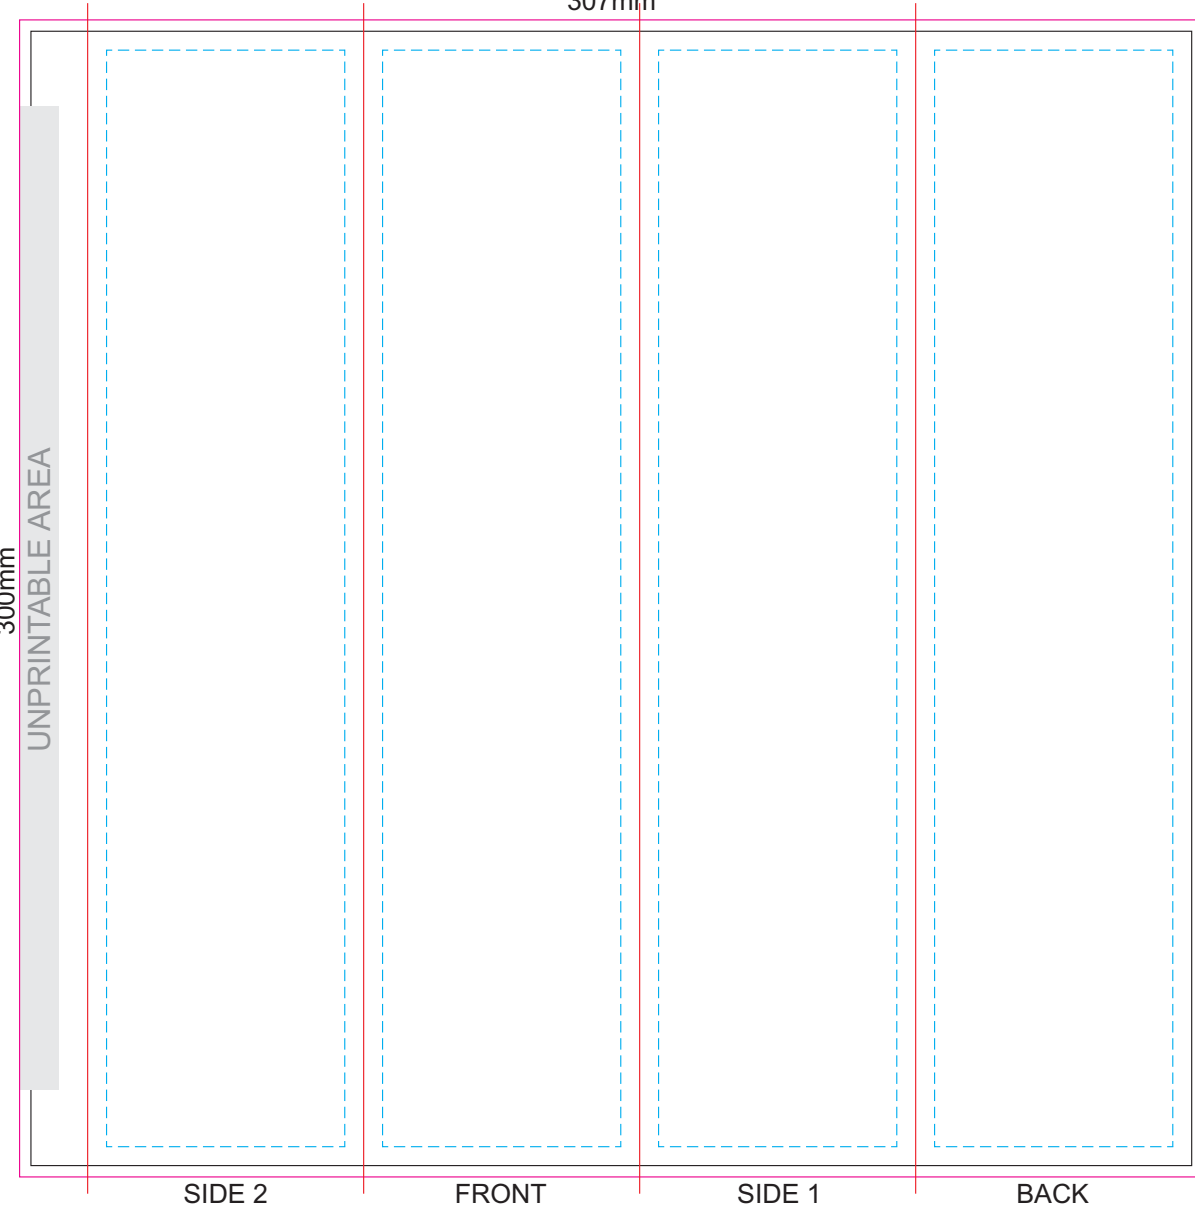

25% of Actual Size  
Screen print (one colour)  
Colourflex Transfer

250mm

150mm

Top view at 8%  
to indicate which  
panel/s to be decorated.

All panels are printable except for the panel with tie.

**GIFT BOX SLEEVE**

50% of Actual Size

Digital Print

307mm

Blue Line = The SIGNIFICANT PRINT AREA  
(Keep all critical images & text within this box)  
Black Line = Maximum print area  
Pink Line = Bleed off to here  
Red Line = Fold Line