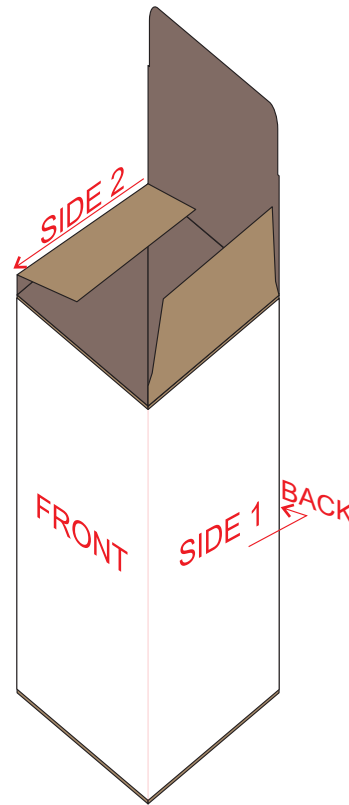

25% of Actual Size  
Screen print (one colour)  
Colourflex Transfer

250mm

150mm

Top view at 8%  
to indicate which  
panel/s to be decorated.

All panels are printable except for the panel with tie.

**GIFT BOX SLEEVE**

50% of Actual Size

Digital Print

307mm

Blue Line = The SIGNIFICANT PRINT AREA  
(Keep all critical images & text within this box)  
Black Line = Maximum print area  
Pink Line = Bleed off to here  
Red Line = Fold Line